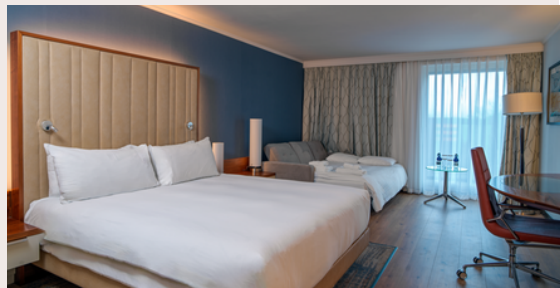

350间客房

350 Bedrooms

标准客房面积：29平方米

Standard Room Size: 29 sqm

17间会议室

17 Meeting Rooms

4个餐饮场所

4 Food & Beverage Outlets

客房与套房

Rooms & Suites

宽敞舒适的客房，
满足商务及家庭出行需求

Spacious and comfortable rooms for both
business and family travel

- 标准大床房 – 139间

Standard Double – 139

- 双床房 – 126间

Twin Rooms – 126

- 行政客房 – 46间
(含行政酒廊礼遇)

Executive King – 46 (with lounge access)

- 无障碍客房 – 18间

Accessible Rooms – 18

- 家庭房 – 18间

Family Rooms – 18

- 套房 – 3间

Suites – 3