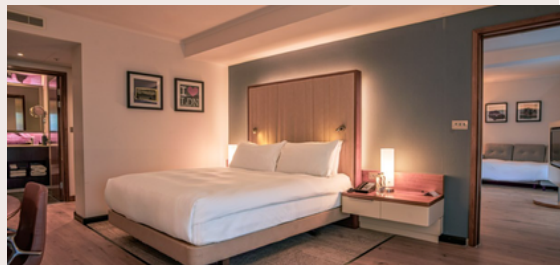

350间客房

350 Bedrooms

标准客房面积：29平方米

Standard Room Size: 29 sqm

17间会议室

17 Meeting Rooms

4个餐饮场所

4 Food & Beverage Outlets

客房与套房

Rooms & Suites

宽敞舒适的客房，
满足商务及家庭出行需求

Spacious and comfortable rooms for both
business and family travel

- 标准大床房 – 139间

Standard Double – 139

- 双床房 – 126间

Twin Rooms – 126

- 行政客房 – 46间
(含行政酒廊礼遇)

Executive King – 46 (with lounge access)

- 无障碍客房 – 18间

Accessible Rooms – 18

- 家庭房 – 18间

Family Rooms – 18

- 套房 – 3间

Suites – 3